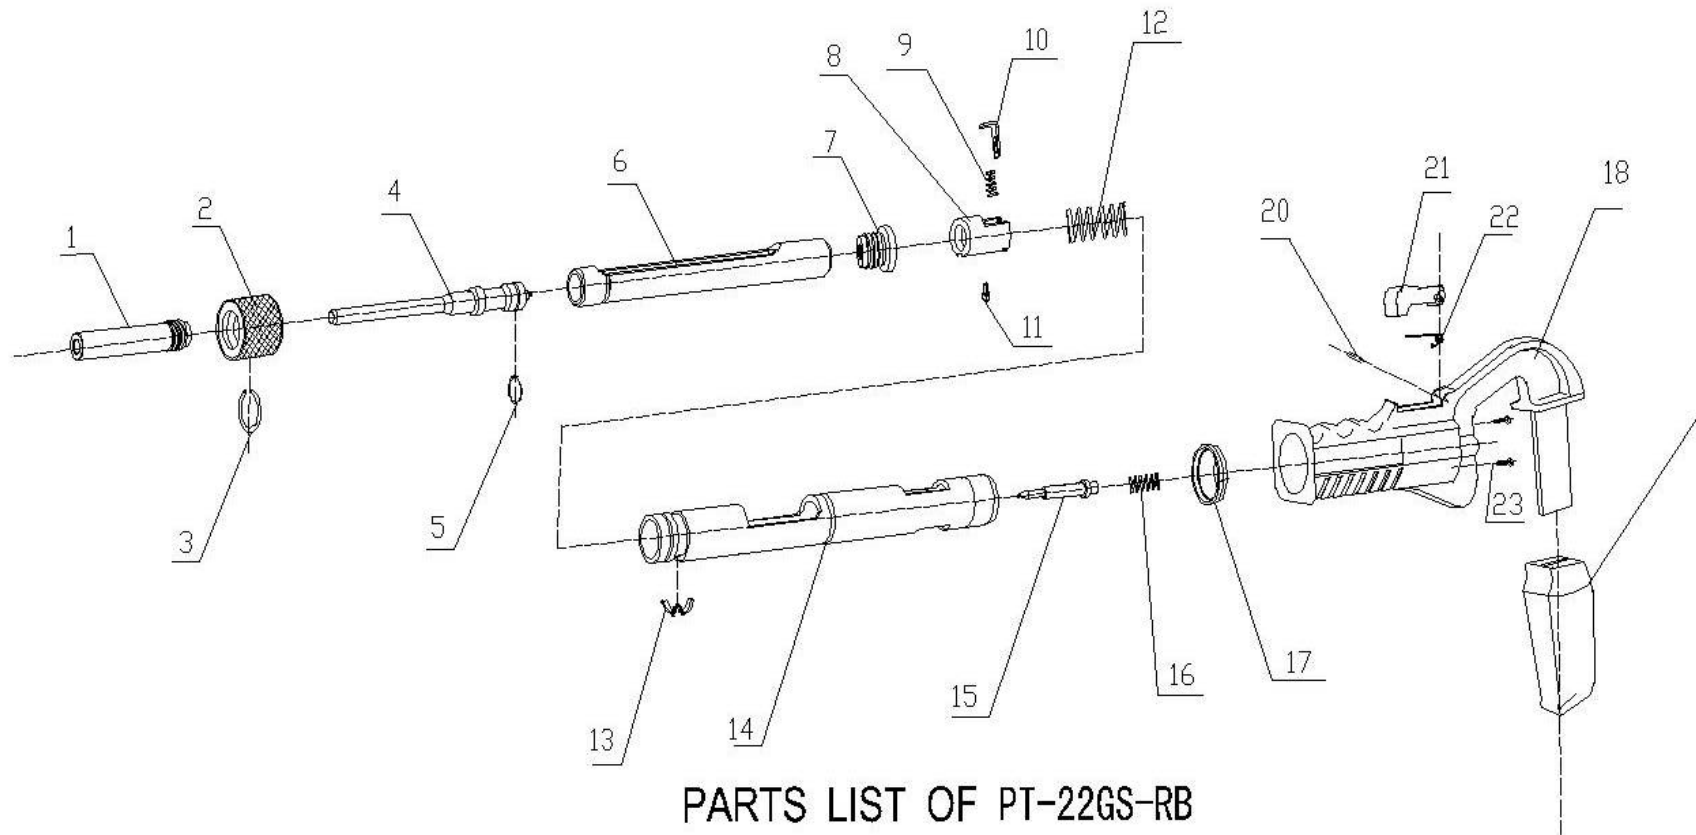

PT-22GS-RB

PARTS LIST OF PT-22GS-RB

- | | | |
|------------------|----------------------------|--------------------|
| 1. GUIDE | 9. GUSRD SPRING | 17. FIXING RING |
| 2. SCREW | 10. SEAR | 18. HANDLE |
| 3. CLIP SHEAR | 11. FIXING PIN | 19. RUBBER HANDLE |
| 4. PISTON | 12. MAIN SPRING | 20. SPRING PIN |
| 5. PISTON RING | 13. SPACING BLOCK | 21. TRIGGER |
| 6. PISTON SLEEVE | 14. BARREL HOUSING SELEEVE | 22. TRIGGER SPRING |
| 7. BREECH | 15. FIRING PIN | 23. NUT |
| 8. SEAR PLATE | 16. FIRING PIN SPRING | |